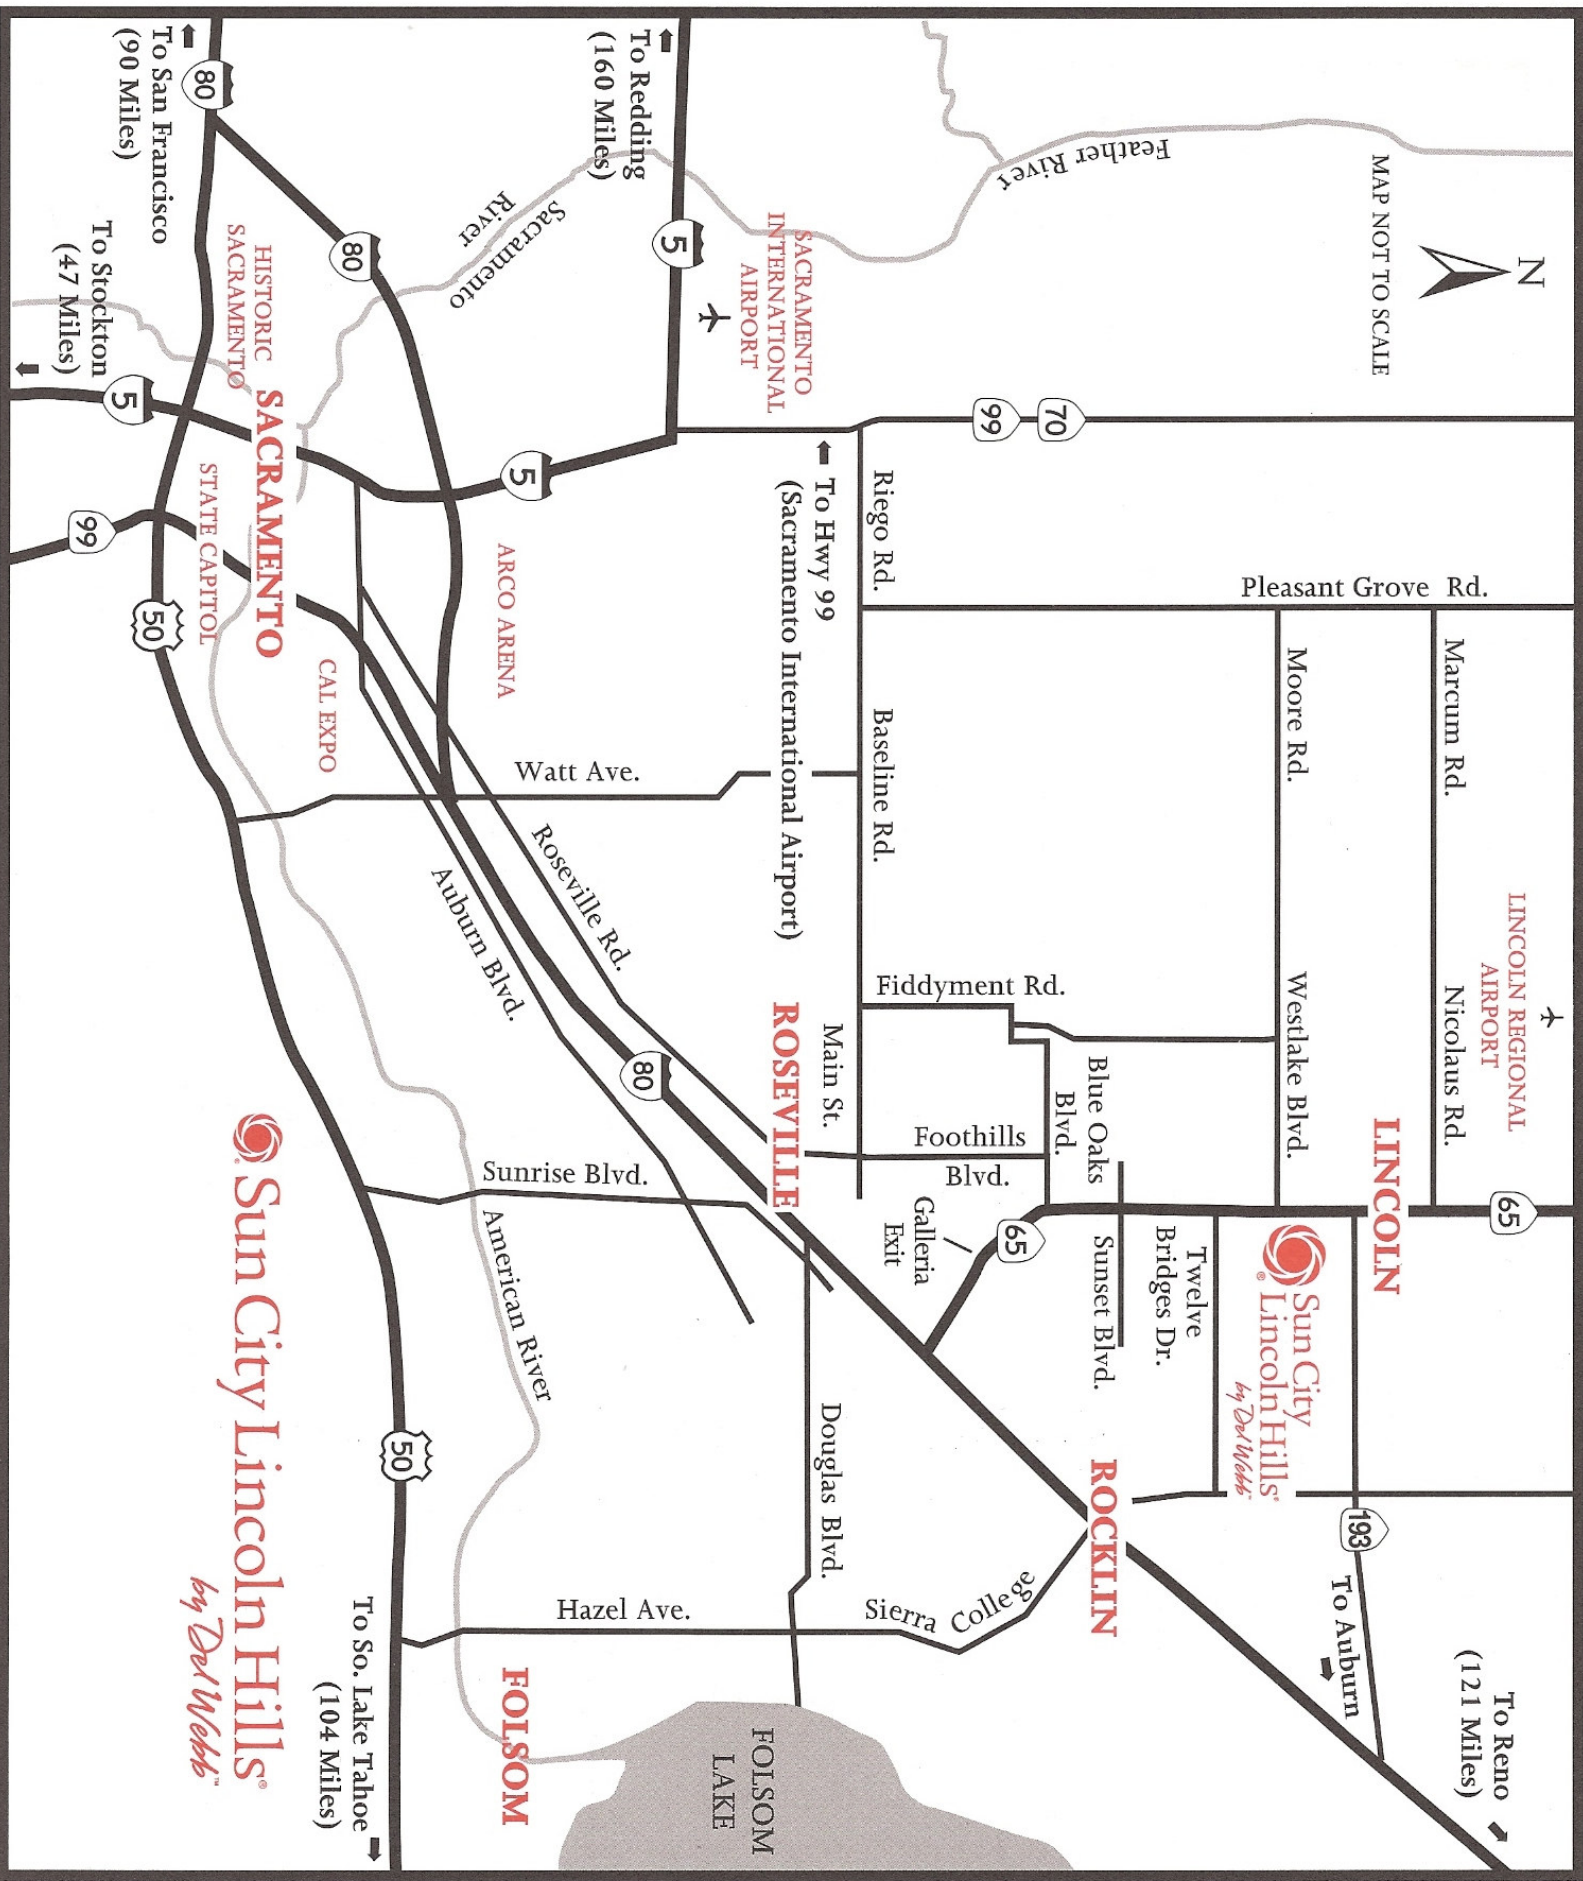

MAP NOT TO SCALE

To San Francisco
(90 Miles)
To Stockton
(47 Miles)

To Redding
(160 Miles)

SACRAMENTO
INTERNATIONAL
AIRPORT

HISTORIC
SACRAMENTO
STATE CAPITOL

ARCO ARENA

CAL EXPO

To Hwy 99
(Sacramento International Airport)

Pleasant Grove Rd.

Marcum Rd.

Nicolaus Rd.

LINCOLN REGIONAL
AIRPORT

Moore Rd.

Westlake Blvd.

LINCOLN

65

Riego Rd.

Baseline Rd.

Fiddymnt Rd.

Main St.

Foothills
Blvd.

Blue Oaks
Blvd.

Galleria
Exit

65

Sunset Blvd.

Twelve
Bridges Dr.

ROCKLIN

To Auburn
193

To Reno
(121 Miles)

Watt Ave.

Roseville Rd.

Auburn Blvd.

Sunrise Blvd.

American River

50

To So. Lake Tahoe
(104 Miles)

FOLSOM

FOLSOM
LAKE

Douglas Blvd.

Sierra College

Hazel Ave.

Sun City Lincoln Hills
by Del Webb